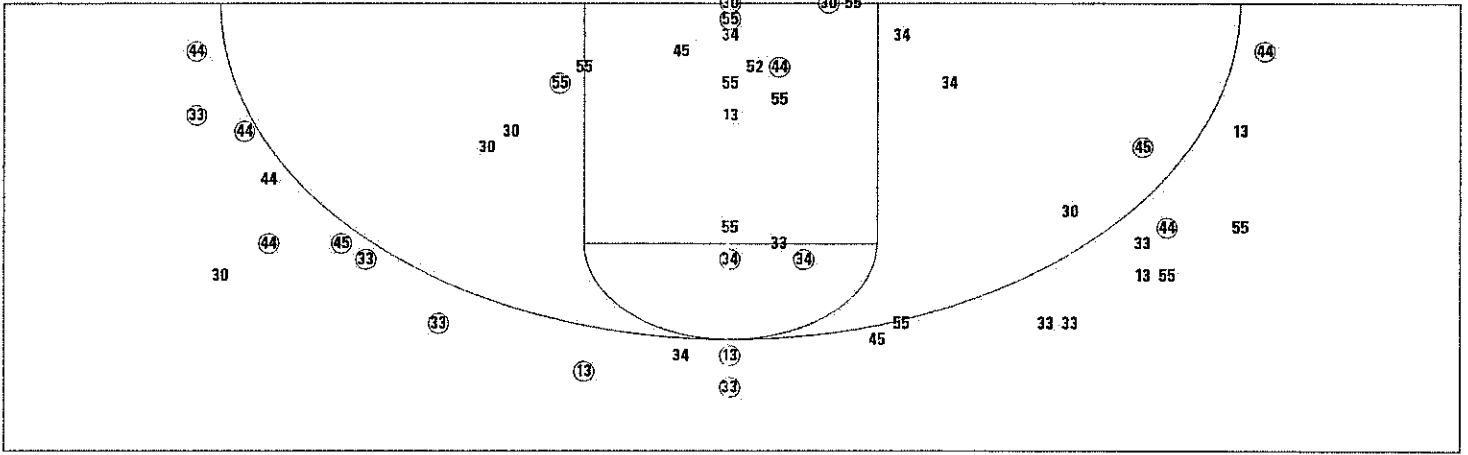

Scoring Summary

Largest Lead: Christian Heritage 31 Azusa Pacific 25 (6 Points)  
 Number of Ties: 15  
 Number of Lead Changes: 10

Points off Turnovers: Christian Heritage 12 Azusa Pacific 27  
 2nd Effort Points: Christian Heritage 22 Azusa Pacific 4  
 Points off the Bench: Christian Heritage 12 Azusa Pacific 23  
 Points in the Paint: Christian Heritage 38 Azusa Pacific 28  
 3 Point Points: Christian Heritage 9 Azusa Pacific 36  
 Free Throw Pts: Christian Heritage 20 Azusa Pacific 16

Azusa Pacific University Basketball - TEAM SHOT CHART for the Azusa Pacific

Christian Heritage vs. Azusa Pacific

DATE: 11/12/1998 TIME: 7:30 PM SITE: El Cajon, Calif.

Shot Summary	M/A	%	PTS
3Pt FG	12/24	50.0%	36
2Pt FG	20/40	50.0%	40
Layups - L	4/6	66.7%	8
Layups - R	3/6	50.0%	6
Dunks	4/4	100.0%	8
Putbacks	1/1	100.0%	2
Overall Shooting	32/64	50.0%	76
Free Throws	16/24	66.7%	16
Total Points			92