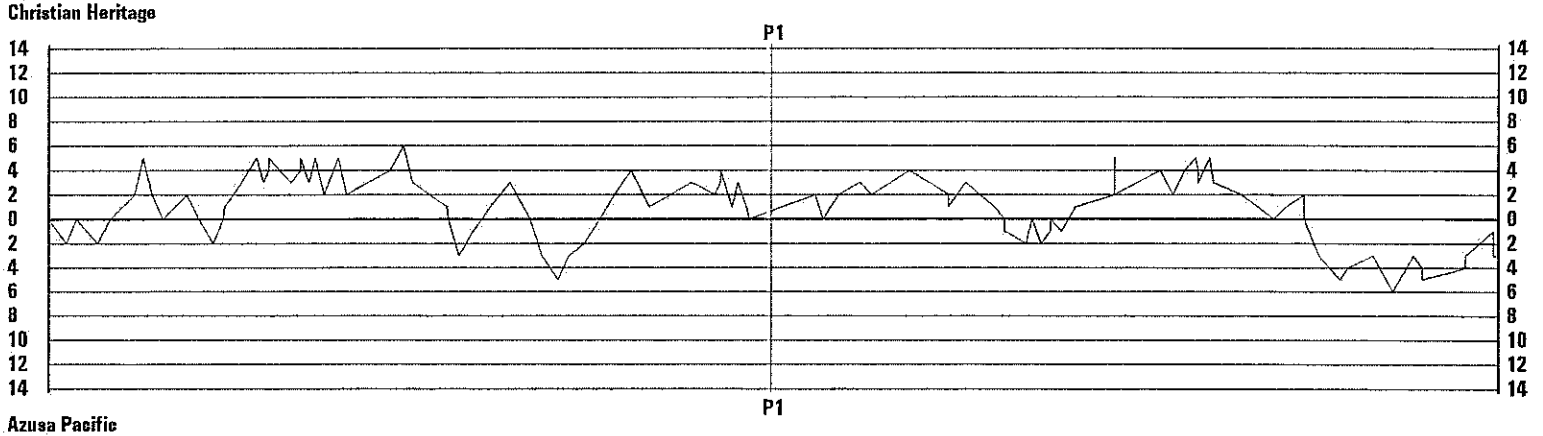

Christian Heritage vs. Azusa Pacific
DATE: 11/12/1998 TIME: 7:30 PM SITE: El Cajon, Calif.

Num	Name	POS
22*	Spatticus Thomas	G
34*	Rich Reinebach	G
10*	Justin Coyle	G
3*	B.J. Casteel	G
33*	Chad Bickley	G
13	Rich Griffin	G
42	Phil Ball	G
44	Ben Warner	G
11	Troy Laeman	G
21	James Quadrizius	G
25	Mike Spuler	G
0	Paul Wright	G

Num	Name	POS
30*	Damian Raibon	F
34*	Kevin Daley	F
45*	Justin Leslie	F
44*	Jason Boswell	G
55*	T.J. Walker	G
33	Corey Smith	G
13	Jerome Joseph	G
52	Matt Reed	C
11	Jon Dean	G
53	Gary Dredge	C
20	Brian Gianello	F
22	Owen Healy	F
3	Ryan Smith	G

SCORING TIMELINE

	##	Name	Action	Score	Clock	Score	##	Name	Action	Assist
	0			0	19:30	2	34	K Daley	Layup(R) Made	(T Walker Assist)
	2	34	R Reinebach	Layup(R) Made	2	19:13	2			
	4	3	B Casteel	FG Made	4	18:38	4	55	T Walker	FG Made (J Boswell Assist)
(S Thomas Assist)	6	22	S Thomas	Layup(R) Made	6	18:17	4			
	9	33	C Bickley	3Pt Made	9	17:37	4			
	9				9	17:23	4			
	11	34	R Reinebach	Layup(L) Made	11	17:07	7	44	J Boswell	3Pt Made (T Walker Assist)
	11				11	16:49	9	44	J Boswell	Layup(L) Made (T Walker Assist)
	11				11	16:09	9			
	13	10	J Coyle	FG Made	13	15:49	11	30	D Raibon	FG Made (J Boswell Assist)
(B Casteel Assist)	14	10	J Coyle	FT Made	14	15:26	13	34	K Daley	Dunk Made
	16	42	P Ball	Layup(L) Made	16	15:09	13			
	18	3	B Casteel	FG Made	18	15:07	13			
	18				18	14:38	13			
	18				18	14:13	13			
	19	34	R Reinebach	FT Made	19	14:01	15	34	K Daley	FG Made (T Walker Assist)
	20	34	R Reinebach	FT Made	20	13:53	15			
	20				20	13:16	17	34	K Daley	Dunk Made (T Walker Assist)
	21	34	R Reinebach	FT Made	21	13:00	17			
	22	34	R Reinebach	FT Made	22	13:00	17			
	22				22	12:46	19	55	T Walker	FG Made
(P Ball Assist)	24	33	C Bickley	Layup(L) Made	24	12:35	19			
	24				24	12:21	22	33	C Smith	3Pt Made (T Walker Assist)
	27	33	C Bickley	3Pt Made	27	11:57	22			
	27				27	11:44	25	13	J Joseph	3Pt Made (T Walker Assist)
	29	33	C Bickley	FG Made	29	11:44	25			
	31	22	S Thomas	FG Made	31	10:32	25			
	31				31	10:09	25			
	31				31	9:55	28	13	J Joseph	3Pt Made (C Smith Assist)
	31				31	8:58	30	30	D Raibon	Layup(L) Made (J Boswell Assist)
	31				31	8:55	31	30	D Raibon	FT Made
(J Coyle Assist)	31				31	8:38	34	45	J Leslie	3Pt Made (J Joseph Assist)
(B Casteel Assist)	33	3	B Casteel	FG Made	33	8:14	34			
	35	34	R Reinebach	Layup(L) Made	35	7:46	34			
	37	22	S Thomas	FG Made	37	7:13	34			
	37				37	6:39	37	44	J Boswell	3Pt Made (T Walker Assist)
	37				37	6:19	40	44	J Boswell	3Pt Made (T Walker Assist)
(B Casteel Assist)	37				37	5:53	42	55	T Walker	FG Made
	39	42	P Ball	Dunk Made	39	5:35	42			
	40	34	R Reinebach	FT Made	40	5:09	42			
(B Casteel Assist)	42	42	P Ball	FG Made	42	4:44	42			
(J Coyle Assist)	44	34	R Reinebach	FG Made	44	4:20	42			
	46	34	R Reinebach	Dunk Made	46	3:52	42			
(S Thomas Assist)	46				46	3:22	45	44	J Boswell	3Pt Made (T Walker Assist)
	48	42	P Ball	FG Made	48	2:12	45			
	48				48	1:34	46	55	T Walker	FT Made
	49	3	B Casteel	FT Made	49	1:24	46