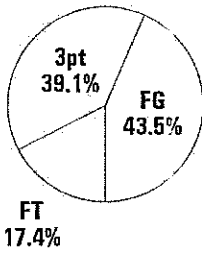

Scoring Summary

Largest Lead: Christian Heritage 31 Azusa Pacific 25 (6 Points)  
 Number of Ties: 15  
 Number of Lead Changes: 10

Points off Turnovers: Christian Heritage 12 Azusa Pacific 27  
 2nd Effort Points: Christian Heritage 22 Azusa Pacific 4  
 Points off the Bench: Christian Heritage 12 Azusa Pacific 23  
 Points in the Paint: Christian Heritage 38 Azusa Pacific 28  
 3 Point Points: Christian Heritage 9 Azusa Pacific 36  
 Free Throw Pts: Christian Heritage 20 Azusa Pacific 16

Azusa Pacific University Basketball - TEAM SHOT CHART for the Azusa Pacific

Christian Heritage vs. Azusa Pacific

DATE: 11/12/1998 TIME: 7:30 PM SITE: El Cajon, Calif.

Shot Summary	M/A	%	PTS
3Pt FG	12/24	50.0%	36
2Pt FG	20/40	50.0%	40
Layups - L	4/6	66.7%	8
Layups - R	3/6	50.0%	6
Dunks	4/4	100.0%	8
Putbacks	1/1	100.0%	2
Overall Shooting	32/64	50.0%	76
Free Throws	16/24	66.7%	16
Total Points			92

Scoring Distribution

Scoring Locations

By Period	FG	FGA	FG%	3Pt	3PA	3P%	FT	FTA	FT%	PTS	ORB	DRB	TR	PF	AST	TO	BS	ST
1st Half	20	39	51.3	9	17	52.9	3	5	60.0	52	2	9	11	9	16	6	2	8
2nd Half	12	25	48.0	3	7	42.9	13	19	68.4	40	4	9	13	13	9	9	4	3
Game	32	64	50.0	12	24	50.0	16	24	66.7	92	6	18	24	22	25	15	6	11