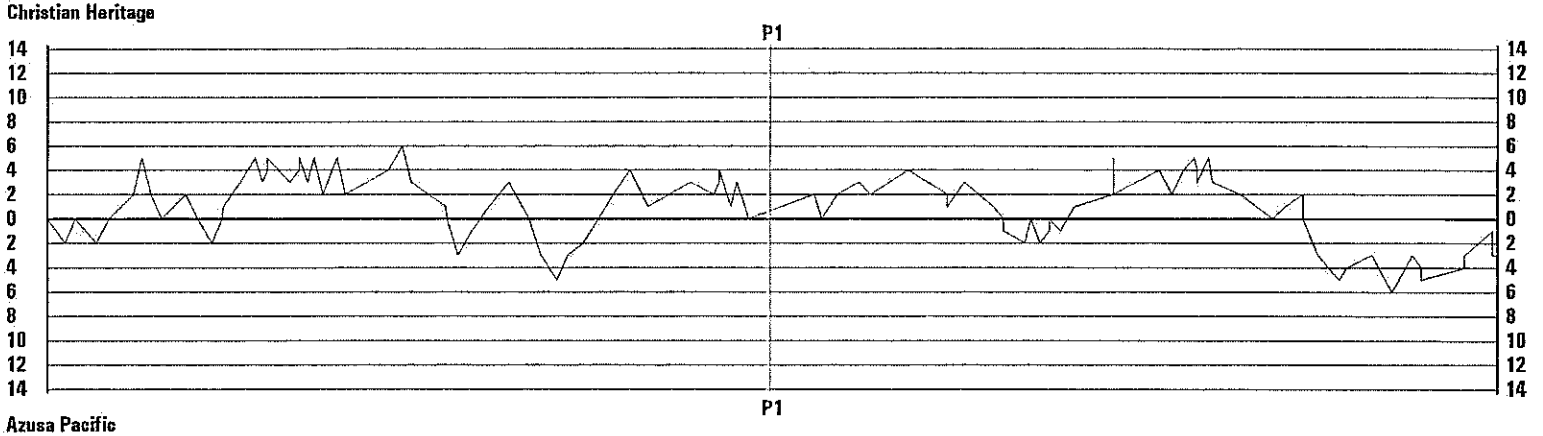

Num	Name	POS
22*	Sparticus Thomas	G
34*	Rich Reinebach	G
10*	Justin Coyle	G
3*	B.J. Casteel	G
33*	Chad Bickley	G
13	Rich Griffin	G
42	Phil Ball	G
44	Ben Warner	G
11	Troy Leeman	G
21	James Quadrizius	G
25	Mike Spuler	G
0	Paul Wright	G

Num	Name	POS
30*	Damian Raibon	F
34*	Kevin Daley	F
45*	Justin Leslie	F
44*	Jason Boswell	G
55*	T.J. Walker	G
33	Corey Smith	G
13	Jerome Joseph	G
52	Matt Reed	C
11	Jon Dean	G
53	Gary Dredge	C
20	Brian Gianello	F
22	Owen Healy	F
3	Ryan Smith	G

SCORING TIMELINE

	##	Name	Action	Score	Clock	Score	##	Name	Action	Assist
	0			0	19:30	2	34	K Daley	Layup(R) Made	(T Walker Assist)
	2	34	R Reinebach	Layup(R) Made	19:13	2				
	2			2	18:38	4	55	T Walker	FG Made	(J Boswell Assist)
	4	3	B Casteel	FG Made	18:17	4				
(S Thomas Assist)	6	22	S Thomas	Layup(R) Made	17:37	4				
	9	33	C Bickley	3Pt Made	17:23	4				
	9			9	17:07	7	44	J Boswell	3Pt Made	(T Walker Assist)
	9			9	16:49	9	44	J Boswell	Layup(L) Made	(T Walker Assist)
	11	34	R Reinebach	Layup(L) Made	16:09	9				
	11			11	15:49	11	30	D Raibon	FG Made	
	11			11	15:26	13	34	K Daley	Dunk Made	(J Boswell Assist)
(B Casteel Assist)	13	10	J Coyle	FG Made	15:09	13				
	14	10	J Coyle	FT Made	15:07	13				
	16	42	P Ball	Layup(L) Made	14:38	13				
	18	3	B Casteel	FG Made	14:13	13				
	18			18	14:01	15	34	K Daley	FG Made	(T Walker Assist)
	19	34	R Reinebach	FT Made	13:53	15				
	20	34	R Reinebach	FT Made	13:53	15				
	20			20	13:16	17	34	K Daley	Dunk Made	(T Walker Assist)
	21	34	R Reinebach	FT Made	13:00	17				
	22	34	R Reinebach	FT Made	13:00	17				
	22			22	12:46	19	55	T Walker	FG Made	
(P Ball Assist)	24	33	C Bickley	Layup(L) Made	12:35	19				
	24			24	12:21	22	33	C Smith	3Pt Made	(T Walker Assist)
	27	33	C Bickley	3Pt Made	11:57	22				
	27			27	11:44	25	13	J Joseph	3Pt Made	(T Walker Assist)
	29	33	C Bickley	FG Made	10:32	25				
	31	22	S Thomas	FG Made	10:09	25				
	31			31	9:55	28	13	J Joseph	3Pt Made	(C Smith Assist)
	31			31	9:58	30	30	D Raibon	Layup(L) Made	(J Boswell Assist)
	31			31	8:55	31	30	D Raibon	FT Made	
(J Coyle Assist)	31			31	8:38	34	45	J Leslie	3Pt Made	(J Joseph Assist)
(B Casteel Assist)	33	3	B Casteel	FG Made	8:14	34				
	35	34	R Reinebach	Layup(L) Made	7:46	34				
	37	22	S Thomas	FG Made	7:13	34				
	37			37	6:39	37	44	J Boswell	3Pt Made	(T Walker Assist)
	37			37	6:19	40	44	J Boswell	3Pt Made	(T Walker Assist)
(B Casteel Assist)	37			37	5:53	42	55	T Walker	FG Made	
	39	42	P Ball	Dunk Made	5:35	42				
	40	34	R Reinebach	FT Made	5:09	42				
	42	42	P Ball	FG Made	4:44	42				
(B Casteel Assist)	44	34	R Reinebach	FG Made	4:20	42				
(J Coyle Assist)	46	34	R Reinebach	Dunk Made	3:52	42				
	46			46	3:22	45	44	J Boswell	3Pt Made	(T Walker Assist)
(S Thomas Assist)	48	42	P Ball	FG Made	2:12	45				
	48			48	1:34	46	55	T Walker	FT Made	
	49	3	B Casteel	FT Made	1:24	46